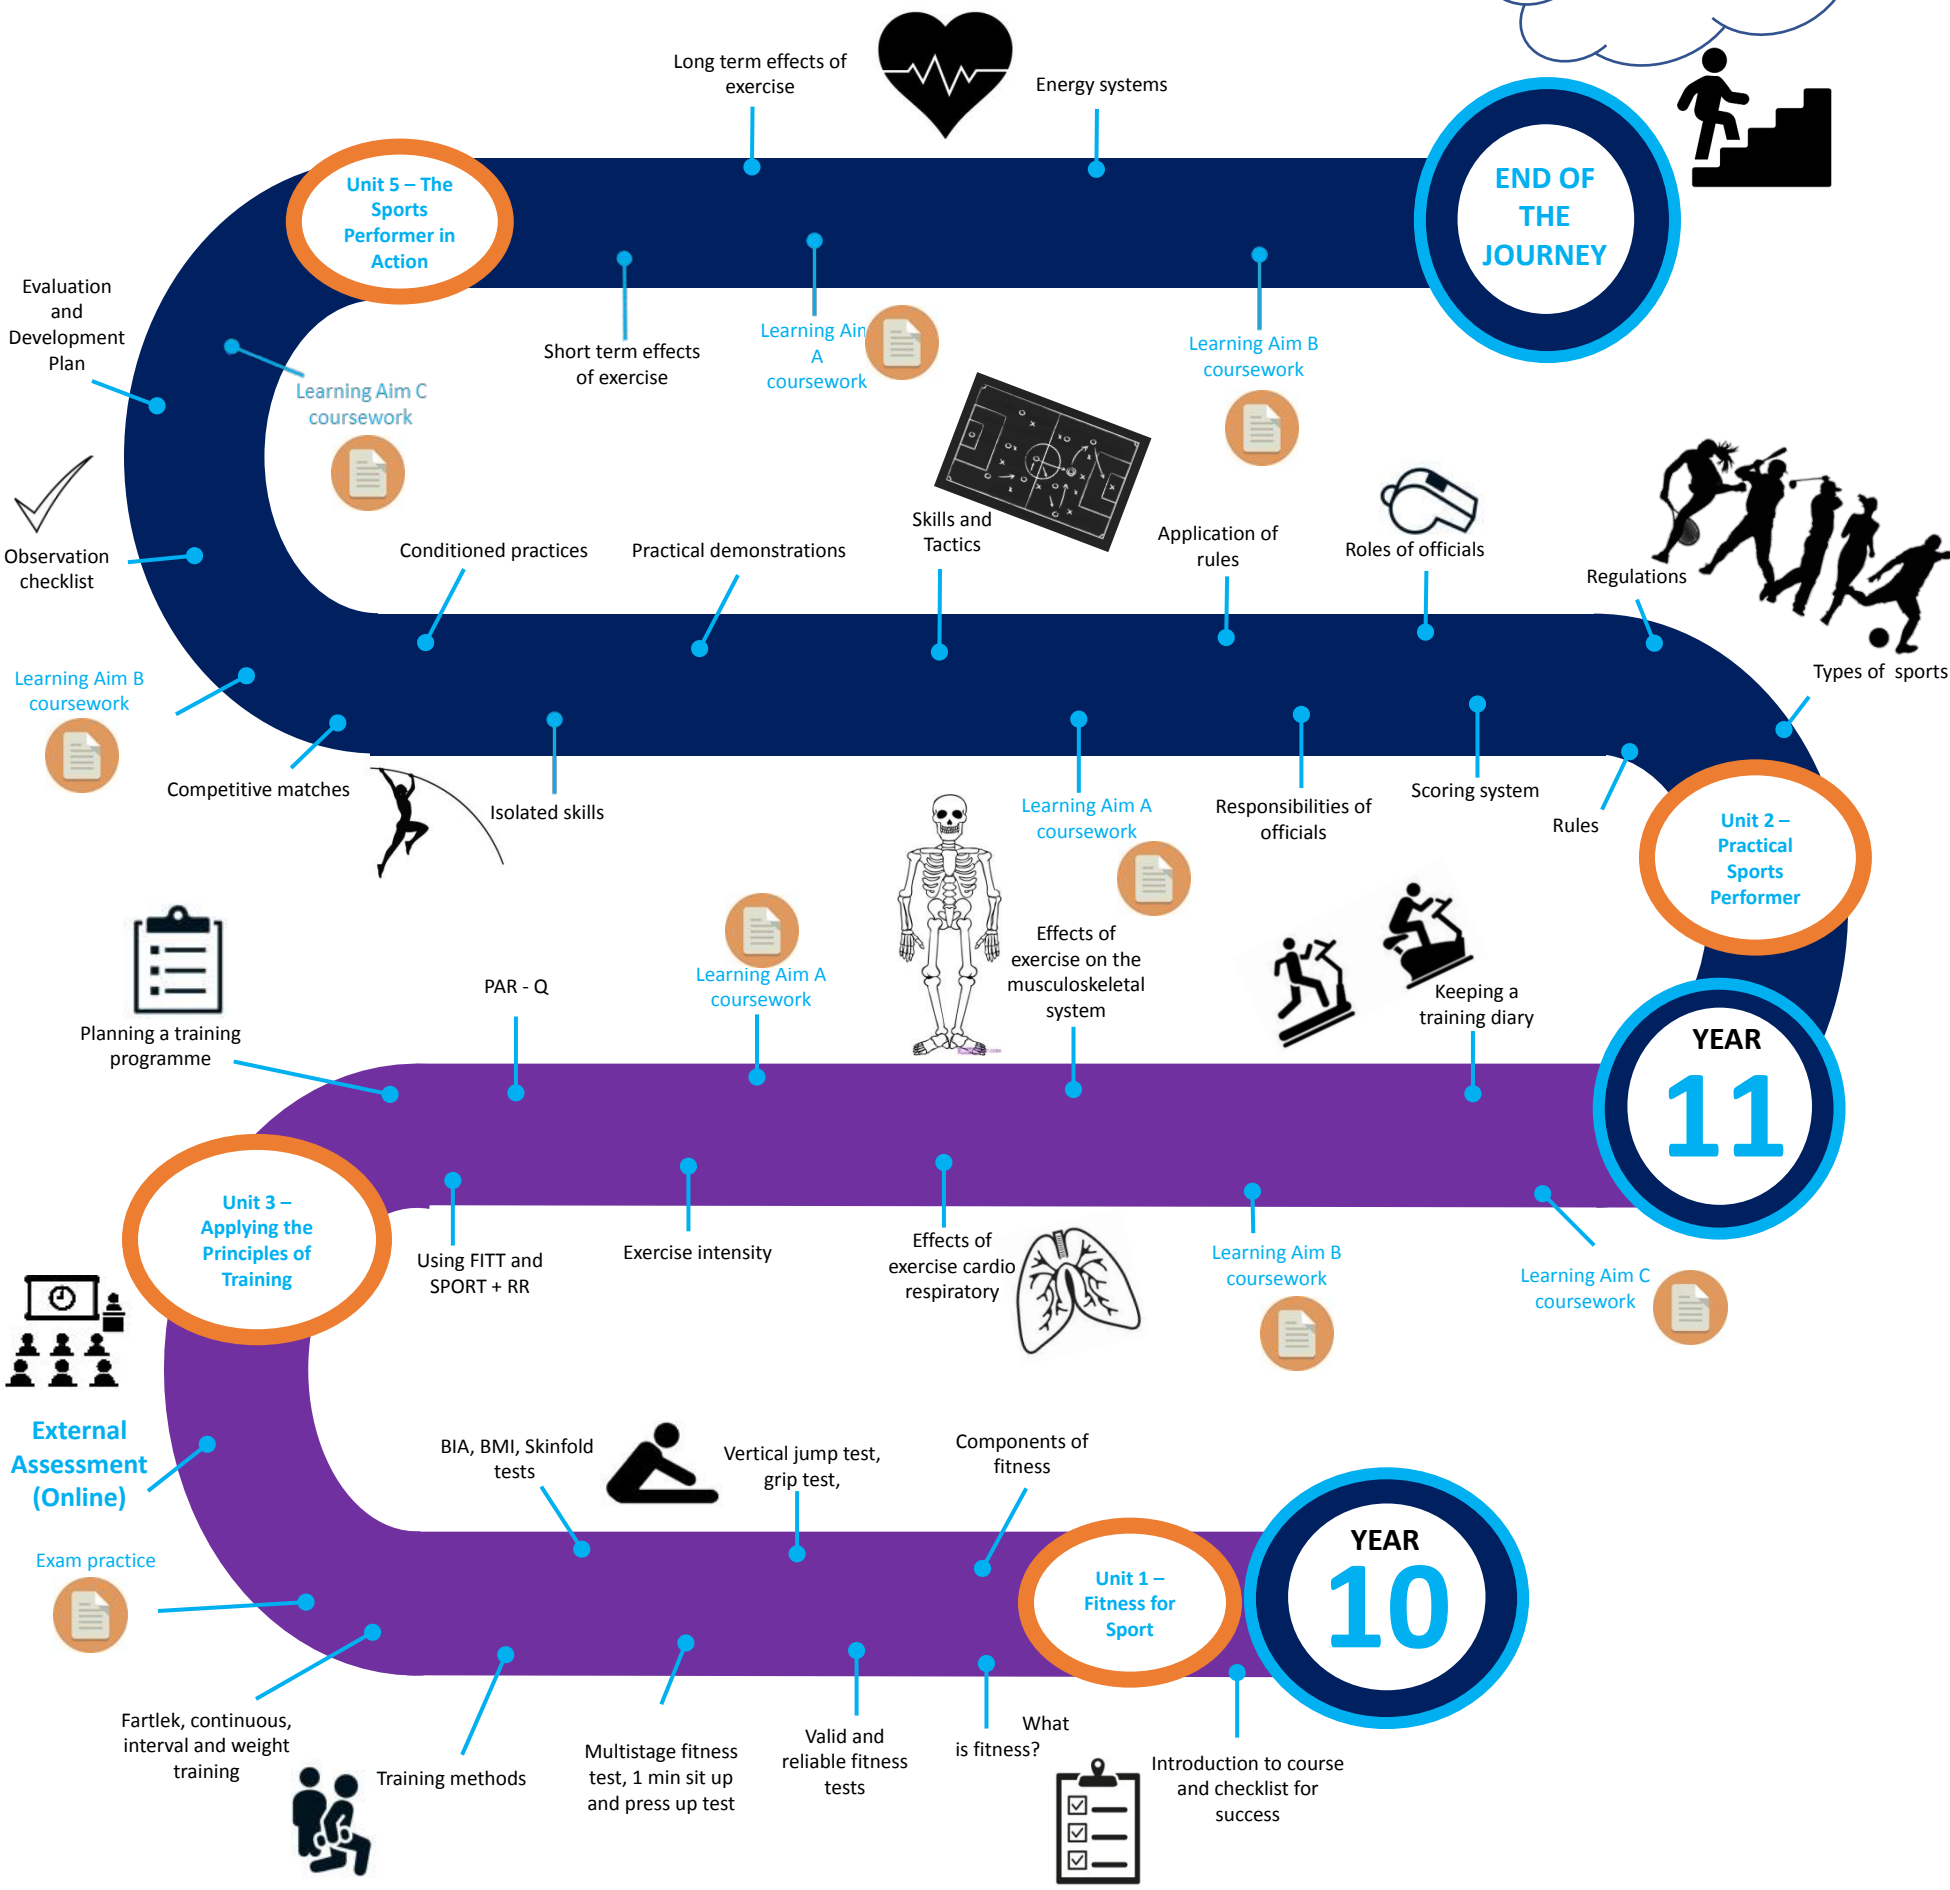

BTEC Sport at Hayle Academy

•Level 3 Sports Course (A-Level/ BTEC)
 •University
 •Fitness Instructor
 •PE Teacher
 •PTI in the Forces

Sport